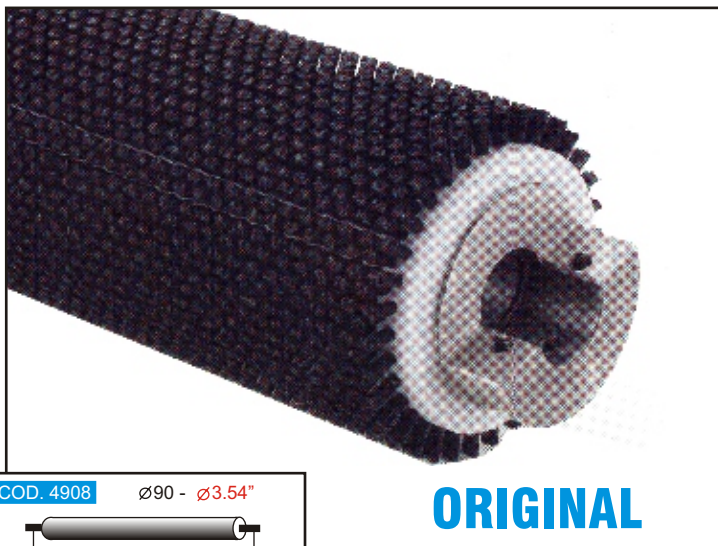

all models

COD. 4907 $\varnothing 70 - \varnothing 2.76''$

ORIGINAL

Code RP 4907 for:

ROLAND 700

(total length mm 1064-4189")

CODE	UNIT PRICE
RP 4907	

CYLINDER AUTOWASH BRUSHES

COMPLETE WITH SHAFT

ROLAND 900

(allmodels)

COD. 4908 $\varnothing 90 - \varnothing 3.54''$

ORIGINAL

Code RP 4908 for:

ROLAND 900

(total length mm 1500 - 59.06")