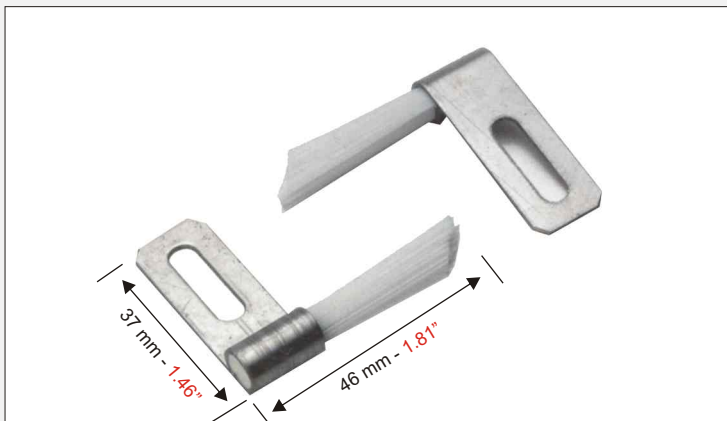

CODE	UNIT PRICE
RP 4596	

Feeder brush for
M.A.N. - ROLAND
Minimum order 2 pcs

CODE	UNIT PRICE
RP 4598	

FEEDER BRUSHES

KOMORI

Feeder brush for:
KOMORI LITHRONE 40
 (all models)
 Minimum order 5 pcs

CODE	UNIT PRICE
RP 4592	