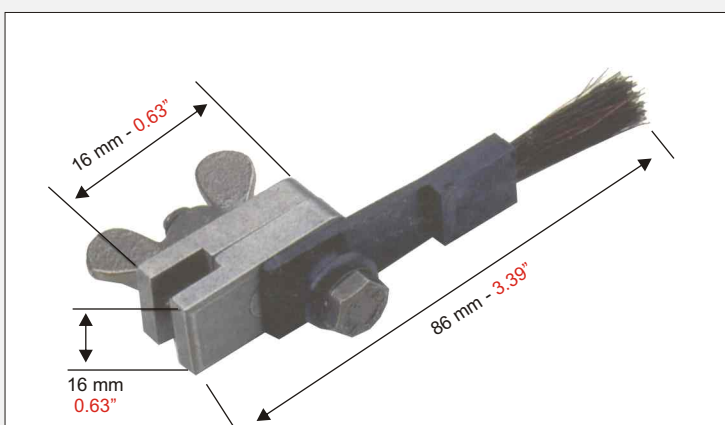

FEEDER BRUSHES FOR HEIDELBERG - M.A.N. ROLAND - KOMORI - KBA

100
95
75
25
5
0

FEEDER BRUSHES

HEIDELBERG

Feeder brush for
HEIDELBERG GTO / MO
 Minimum order 10 pcs

ORIGINAL

CODE	UNIT PRICE
RP 4606	

Feeder brush for
**HEIDELBERG QUICKMASTER 46DI-
 PRINTMASTER 46**
 Minimum order 10 pcs

ORIGINAL

CODE	UNIT PRICE
RP 4607	

Feeder brush for
**HEIDELBERG GTO / MO / SORM / SORD
 SORS / SPEEDMASTER**
 Minimum order 2 pcs

CODE	UNIT PRICE
RP 4608	

Feeder brush for: **SPEEDMASTER 102
 HEIDELBERG SPEEDMASTER 72 / 74**
 (all models)
 Minimum order 10 pcs