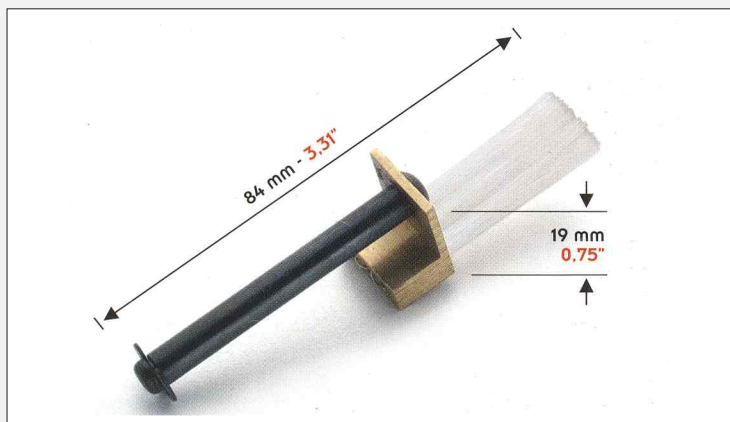

FEEDER BRUSHES

M.A.N. - ROLAND

Feeder brush for
M.A.N. - ROLAND - SPIES / feeder
Minimum order 2 pcs

CODE	UNIT PRICE
RP 4594