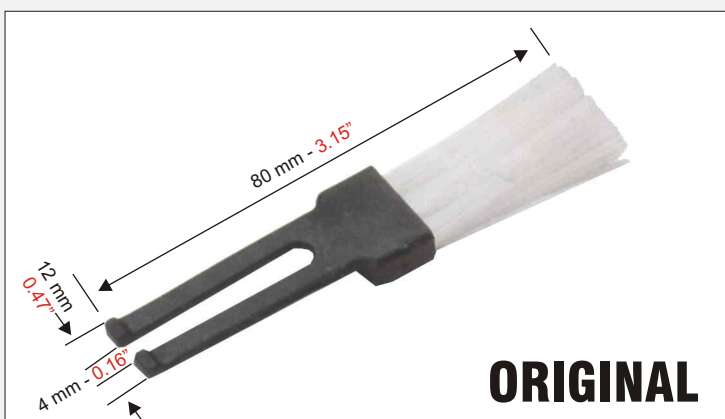

FEEDER BRUSHES FOR HEIDELBERG - M.A.N. ROLAND - KOMORI - KBA

100
95
75
25
5
0

FEEDER BRUSHES

HEIDELBERG

Feeder brush for
HEIDELBERG GTO / MO
 Minimum order 10 pcs

ORIGINAL

CODE	UNIT PRICE
RP 4606	

Feeder brush for
**HEIDELBERG QUICKMASTER 46DI-
 PRINTMASTER 46**
 Minimum order 10 pcs

ORIGINAL

CODE	UNIT PRICE
RP 4607	

Feeder brush for
**HEIDELBERG GTO / MO / SORM / SORD
 SORS / SPEEDMASTER**
 Minimum order 2 pcs

CODE	UNIT PRICE
RP 4608	

Feeder brush for: **SPEEDMASTER 102
 HEIDELBERG SPEEDMASTER 72 / 74**
 (all models)
 Minimum order 10 pcs