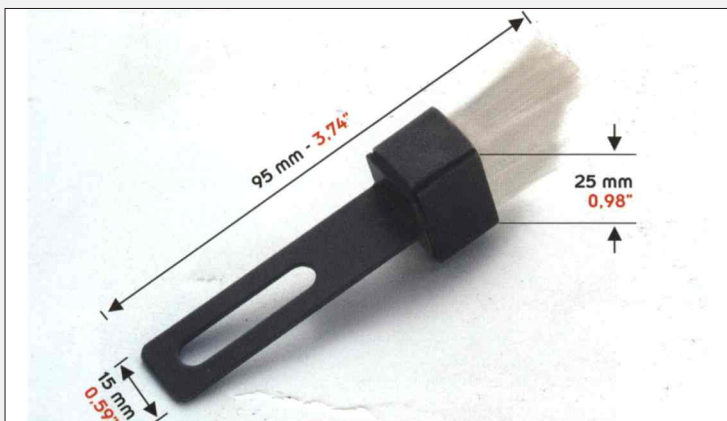

Feeder brush for
M.A.N. - ROLAND
Minimum order 2 pcs

CODE	UNIT PRICE
RP 4598