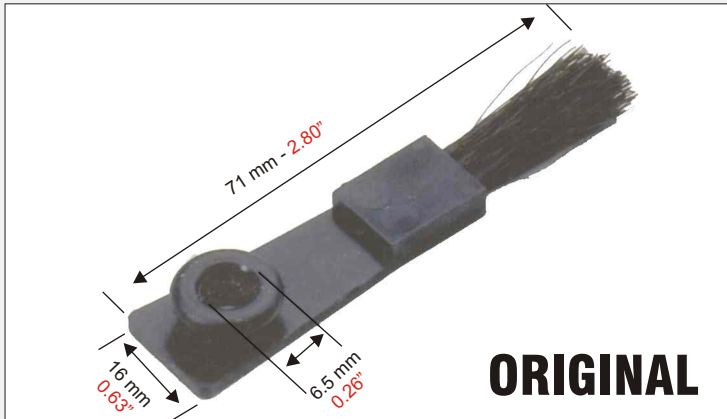

FEEDER BRUSHES FOR HEIDELBERG - M.A.N. ROLAND - KOMORI - KBA

100
95
75
25
5
0

FEEDER BRUSHES

HEIDELBERG

Feeder brush for
HEIDELBERG GTO / MO
Minimum order 10 pcs

ORIGINAL

CODE	UNIT PRICE
RP 4606	

Feeder brush for
**HEIDELBERG QUICKMASTER 46DI-
PRINTMASTER 46**
Minimum order 10 pcs

ORIGINAL

CODE	UNIT PRICE
RP 4607	

Feeder brush for
**HEIDELBERG GTO / MO / SORM / SORD
SORS / SPEEDMASTER**
Minimum order 2 pcs

CODE	UNIT PRICE
RP 4608	

Feeder brush for: **SPEEDMASTER 102
HEIDELBERG SPEEDMASTER 72 / 74**
(all models)
Minimum order 10 pcs