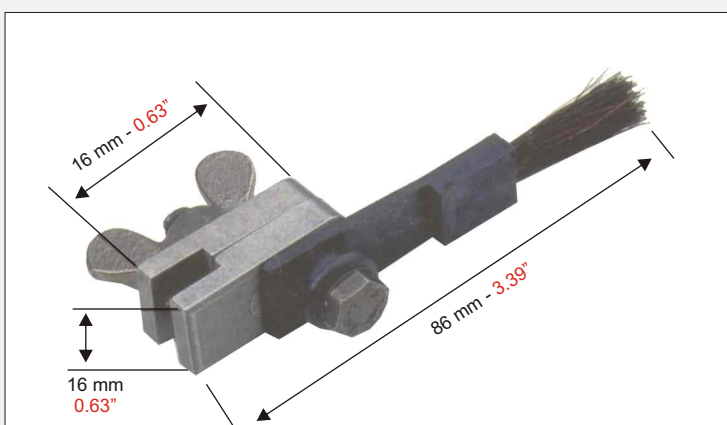

FEEDER BRUSHES FOR HEIDELBERG - M.A.N. ROLAND - KOMORI - KBA

100
95
75
25
5
0

FEEDER BRUSHES

HEIDELBERG

Feeder brush for
HEIDELBERG GTO / MO
Minimum order 10 pcs

ORIGINAL

CODE	UNIT PRICE
RP 4606	

Feeder brush for
**HEIDELBERG QUICKMASTER 46DI-
PRINTMASTER 46**
Minimum order 10 pcs

ORIGINAL

CODE	UNIT PRICE
RP 4607	

Feeder brush for
**HEIDELBERG GTO / MO / SORM / SORD
SORS / SPEEDMASTER**
Minimum order 2 pcs

CODE	UNIT PRICE
RP 4608	

Feeder brush for: **SPEEDMASTER 102
HEIDELBERG SPEEDMASTER 72 / 74**
(all models)
Minimum order 10 pcs

ORIGINAL

CODE	UNIT PRICE
RP 4609	

100
95
75
25
5
0

FEEDER BRUSHES

M.A.N. - ROLAND

Feeder brush for
M.A.N. - ROLAND - SPIES / feeder
Minimum order 2 pcs

CODE	UNIT PRICE
RP 4594	

Feeder brush for
M.A.N. - ROLAND
Minimum order 2 pcs