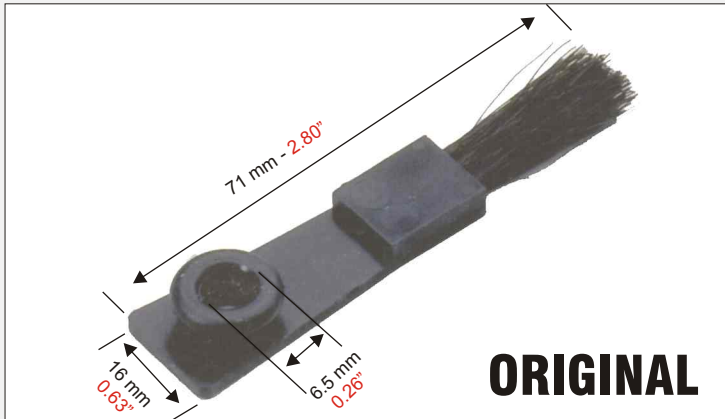

FEEDER BRUSHES FOR HEIDELBERG - M.A.N. ROLAND - KOMORI - KBA

100
95
75
25
5
0

FEEDER BRUSHES

HEIDELBERG

Feeder brush for
HEIDELBERG GTO / MO
 Minimum order 10 pcs

ORIGINAL

CODE	UNIT PRICE
RP 4606	

Feeder brush for
**HEIDELBERG QUICKMASTER 46DI-
 PRINTMASTER 46**
 Minimum order 10 pcs

ORIGINAL

CODE	UNIT PRICE
RP 4607	

Feeder brush for
**HEIDELBERG GTO / MO / SORM / SORD
 SORS / SPEEDMASTER**
 Minimum order 2 pcs

CODE	UNIT PRICE
RP 4608	

Feeder brush for: **SPEEDMASTER 102
 HEIDELBERG SPEEDMASTER 72 / 74**
 (all models)
 Minimum order 10 pcs