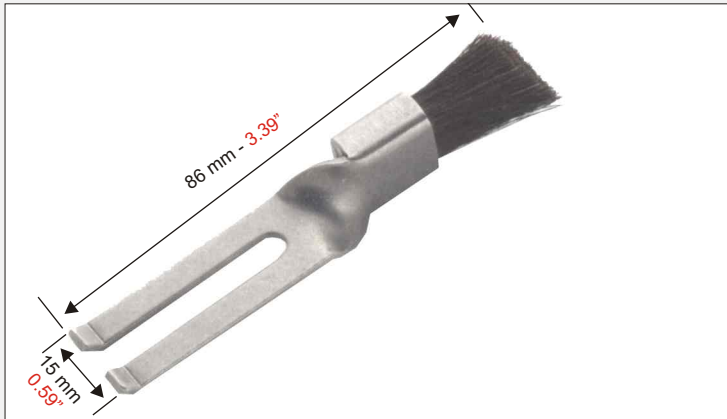

CODE	UNIT PRICE
RP 4596	

Feeder brush for
M.A.N. - ROLAND
Minimum order 2 pcs

CODE	UNIT PRICE
RP 4598	

FEEDER BRUSHES

KOMORI

Feeder brush for:
KOMORI LITHRONE 40
 (all models)
 Minimum order 5 pcs

CODE	UNIT PRICE
RP 4592	