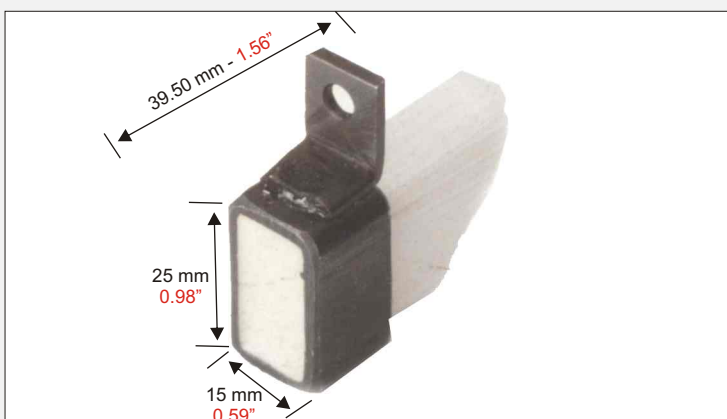

FEEDER BRUSHES

KBA PLANETA

Feeder brush for:
KBA RAPIDA 142/KBA RAPIDA 162
(all models)
Minimum order 5 pcs

CODE	UNIT PRICE
RP 4599	

100
95
75
25
5
0