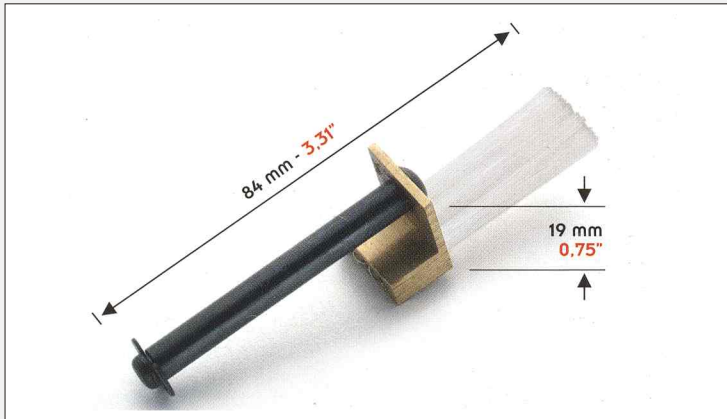

FEEDER BRUSHES

M.A.N. - ROLAND

Feeder brush for
M.A.N. - ROLAND - SPIES / feeder
Minimum order 2 pcs

CODE	UNIT PRICE
RP 4594