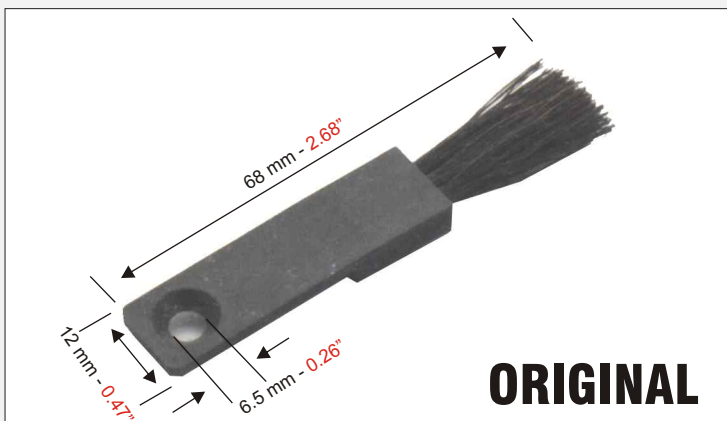

FEEDER BRUSHES FOR HEIDELBERG - M.A.N. ROLAND - KOMORI - KBA

100
95
75
25
5
0

FEEDER BRUSHES

HEIDELBERG

Feeder brush for
HEIDELBERG GTO / MO
Minimum order 10 pcs

ORIGINAL

CODE	UNIT PRICE
RP 4606	

Feeder brush for
**HEIDELBERG QUICKMASTER 46DI-
PRINTMASTER 46**
Minimum order 10 pcs

ORIGINAL

CODE	UNIT PRICE
RP 4607	

Feeder brush for
**HEIDELBERG GTO / MO / SORM / SORD
SORS / SPEEDMASTER**
Minimum order 2 pcs

CODE	UNIT PRICE
RP 4608	

Feeder brush for: **SPEEDMASTER 102
HEIDELBERG SPEEDMASTER 72 / 74**
(all models)
Minimum order 10 pcs