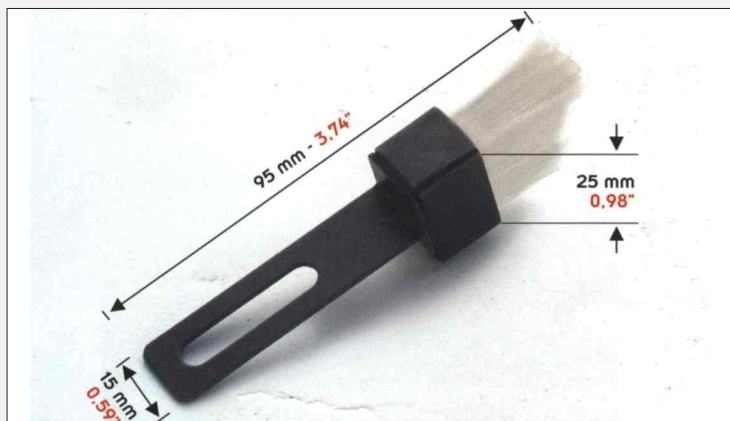

Feeder brush for
M.A.N. - ROLAND
Minimum order 2 pcs

CODE	UNIT PRICE
RP 4598