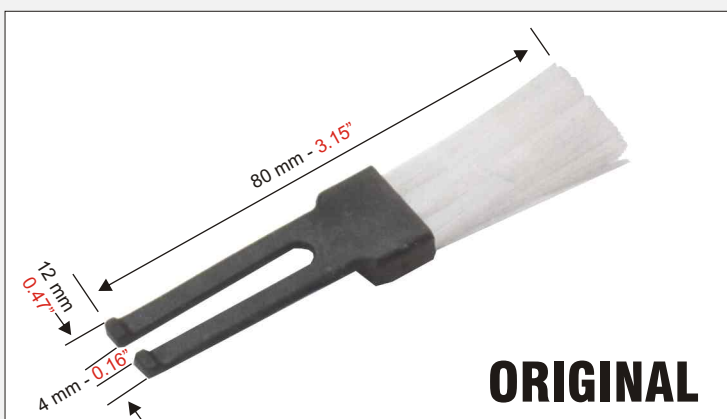

FEEDER BRUSHES FOR HEIDELBERG - M.A.N. ROLAND - KOMORI - KBA

100
95
75
25
5
0

FEEDER BRUSHES

HEIDELBERG

Feeder brush for
HEIDELBERG GTO / MO
Minimum order 10 pcs

ORIGINAL

CODE	UNIT PRICE
RP 4606	

Feeder brush for
**HEIDELBERG QUICKMASTER 46DI-
PRINTMASTER 46**
Minimum order 10 pcs

ORIGINAL

CODE	UNIT PRICE
RP 4607	

Feeder brush for
**HEIDELBERG GTO / MO / SORM / SORD
SORS / SPEEDMASTER**
Minimum order 2 pcs

CODE	UNIT PRICE
RP 4608	

Feeder brush for: **SPEEDMASTER 102
HEIDELBERG SPEEDMASTER 72 / 74**
(all models)
Minimum order 10 pcs