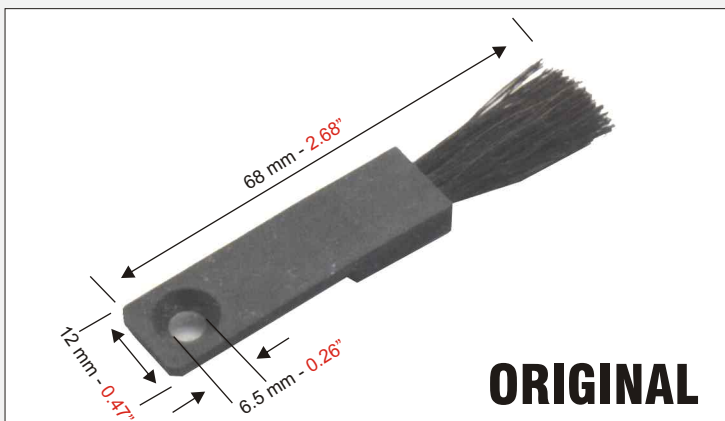

FEEDER BRUSHES FOR HEIDELBERG - M.A.N. ROLAND - KOMORI - KBA

100
95
75
25
5
0

FEEDER BRUSHES

HEIDELBERG

Feeder brush for
HEIDELBERG GTO / MO
 Minimum order 10 pcs

ORIGINAL

CODE	UNIT PRICE
RP 4606	

Feeder brush for
**HEIDELBERG QUICKMASTER 46DI-
 PRINTMASTER 46**
 Minimum order 10 pcs

ORIGINAL

CODE	UNIT PRICE
RP 4607	

Feeder brush for
**HEIDELBERG GTO / MO / SORM / SORD
 SORS / SPEEDMASTER**
 Minimum order 2 pcs

CODE	UNIT PRICE
RP 4608	

Feeder brush for: **SPEEDMASTER 102
 HEIDELBERG SPEEDMASTER 72 / 74**
 (all models)
 Minimum order 10 pcs