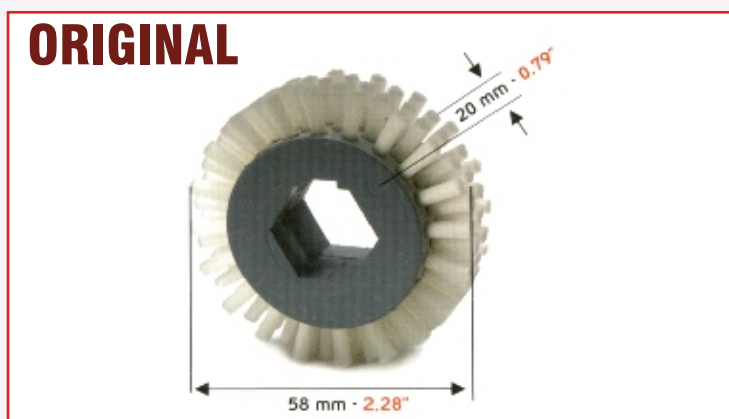

Brush bars for web
M.A.N. ROLAND

CODE	UNIT PRICE
RP 10314