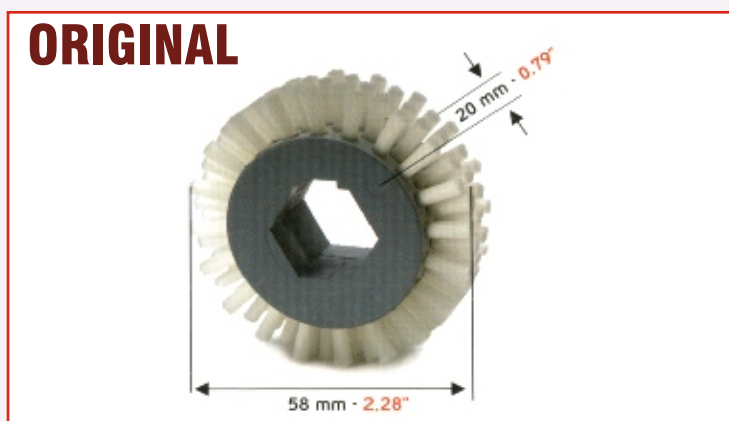

CODE	UNIT PRICE
RP 10312	

Brush bars for web
M.A.N. ROLAND

CODE	UNIT PRICE
RP 10314	

BRUSH BARS FOR WEB OFFSET

M.A.N. ROLAND

ROTOMAN-POLYMAN UNIMAN-LITHOMAN

ORIGINAL

Brush bars for web
M.A.N. ROLAND